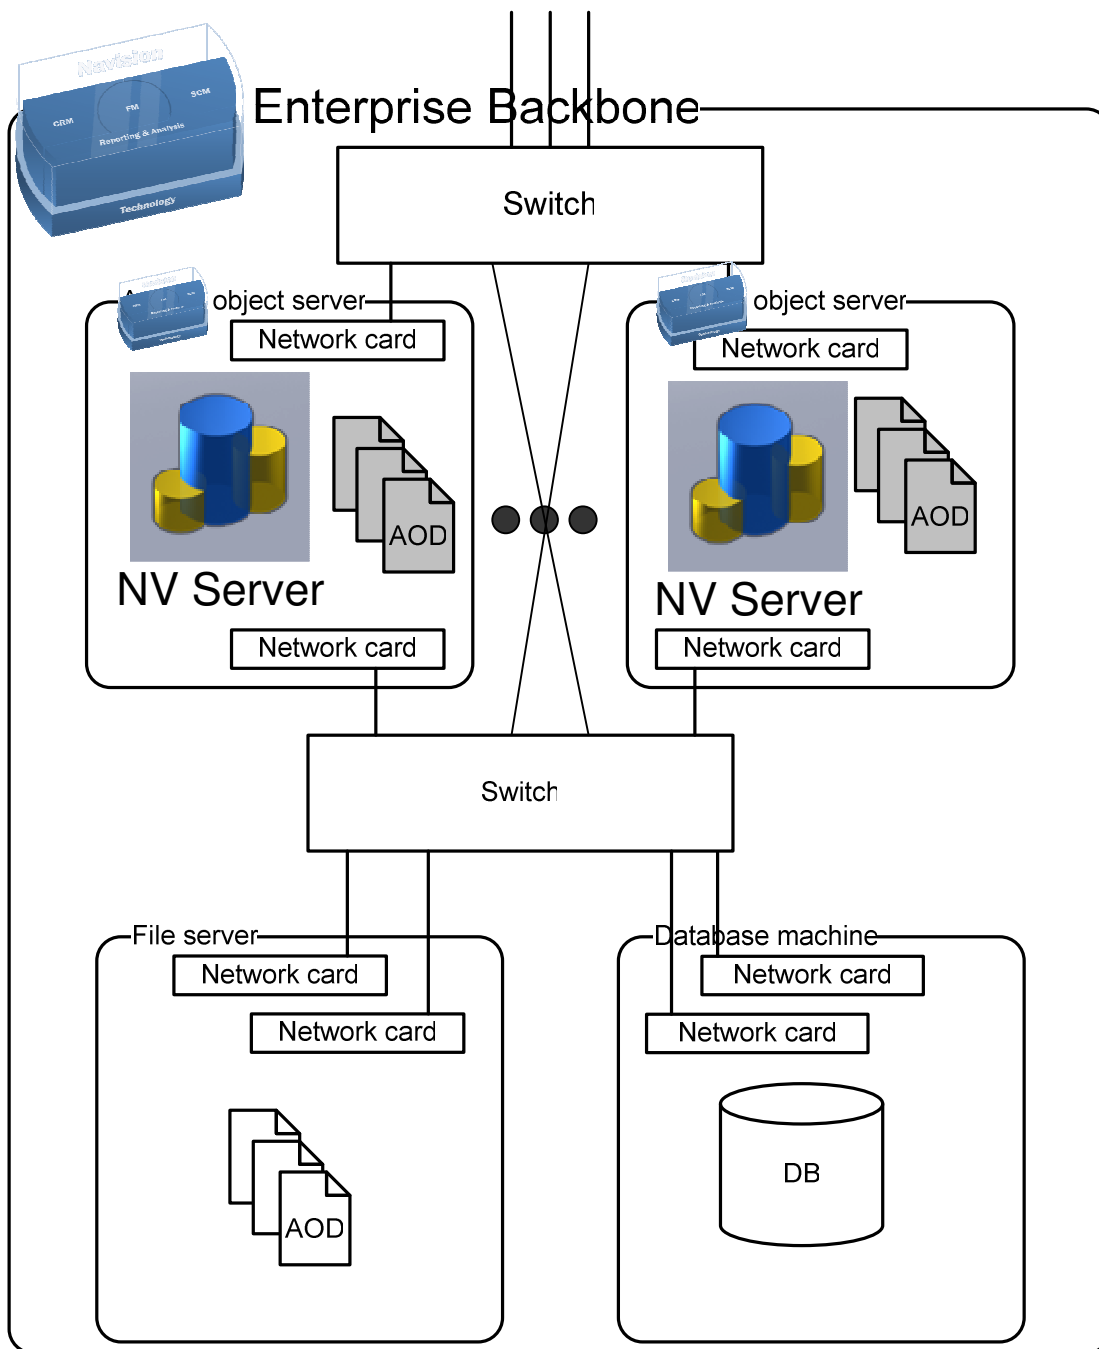

Dynamic Pay Technical Environment

Hardware

Database Server:

- ✚ Windows Server 2003
- ✚ 2G Extended Memory
- ✚ Minimum 500MB Hard Disk Space
- ✚ .NET Framework 2.0
- ✚ MS SQL SERVER 2005

Application Server deployment:

- ✚ Windows Server 2003
- ✚ 4G Extended Memory
- ✚ Minimum 500MB Hard Disk Space
- ✚ .NET Framework 2.0

Client deployment:

- ✚ Windows Server 2003 or Windows XP Professional
- ✚ 1GB minimum Extended memory or 2GB Extended Memory recommended
- ✚ Minimum 500MB Hard Disk Space
- ✚ .NET Framework 2.0