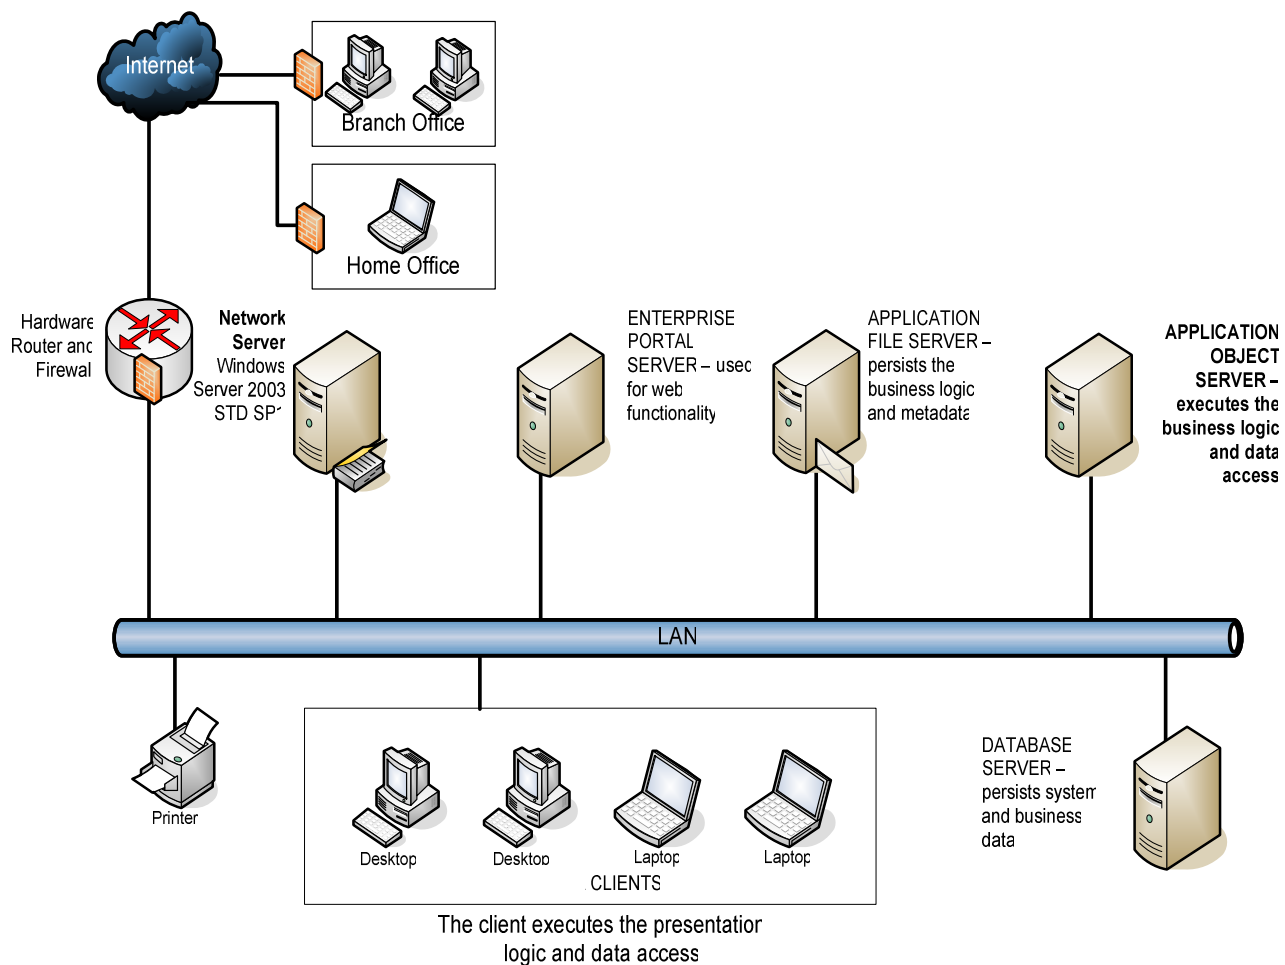

Dynamic Pay Technical Environment

Hardware

Database Server:

- ✚ Windows Server 2003
- ✚ 2G Extended Memory
- ✚ Minimum 500MB Hard Disk Space
- ✚ .NET Framework 2.0
- ✚ MS SQL SERVER 2005

Application Server deployment:

- ✚ Windows Server 2003
- ✚ 4G Extended Memory
- ✚ Minimum 500MB Hard Disk Space
- ✚ .NET Framework 2.0

Client deployment:

- ✚ Windows Server 2003 or Windows XP Professional
- ✚ 1GB minimum Extended memory or 2GB Extended Memory recommended
- ✚ Minimum 500MB Hard Disk Space
- ✚ .NET Framework 2.0